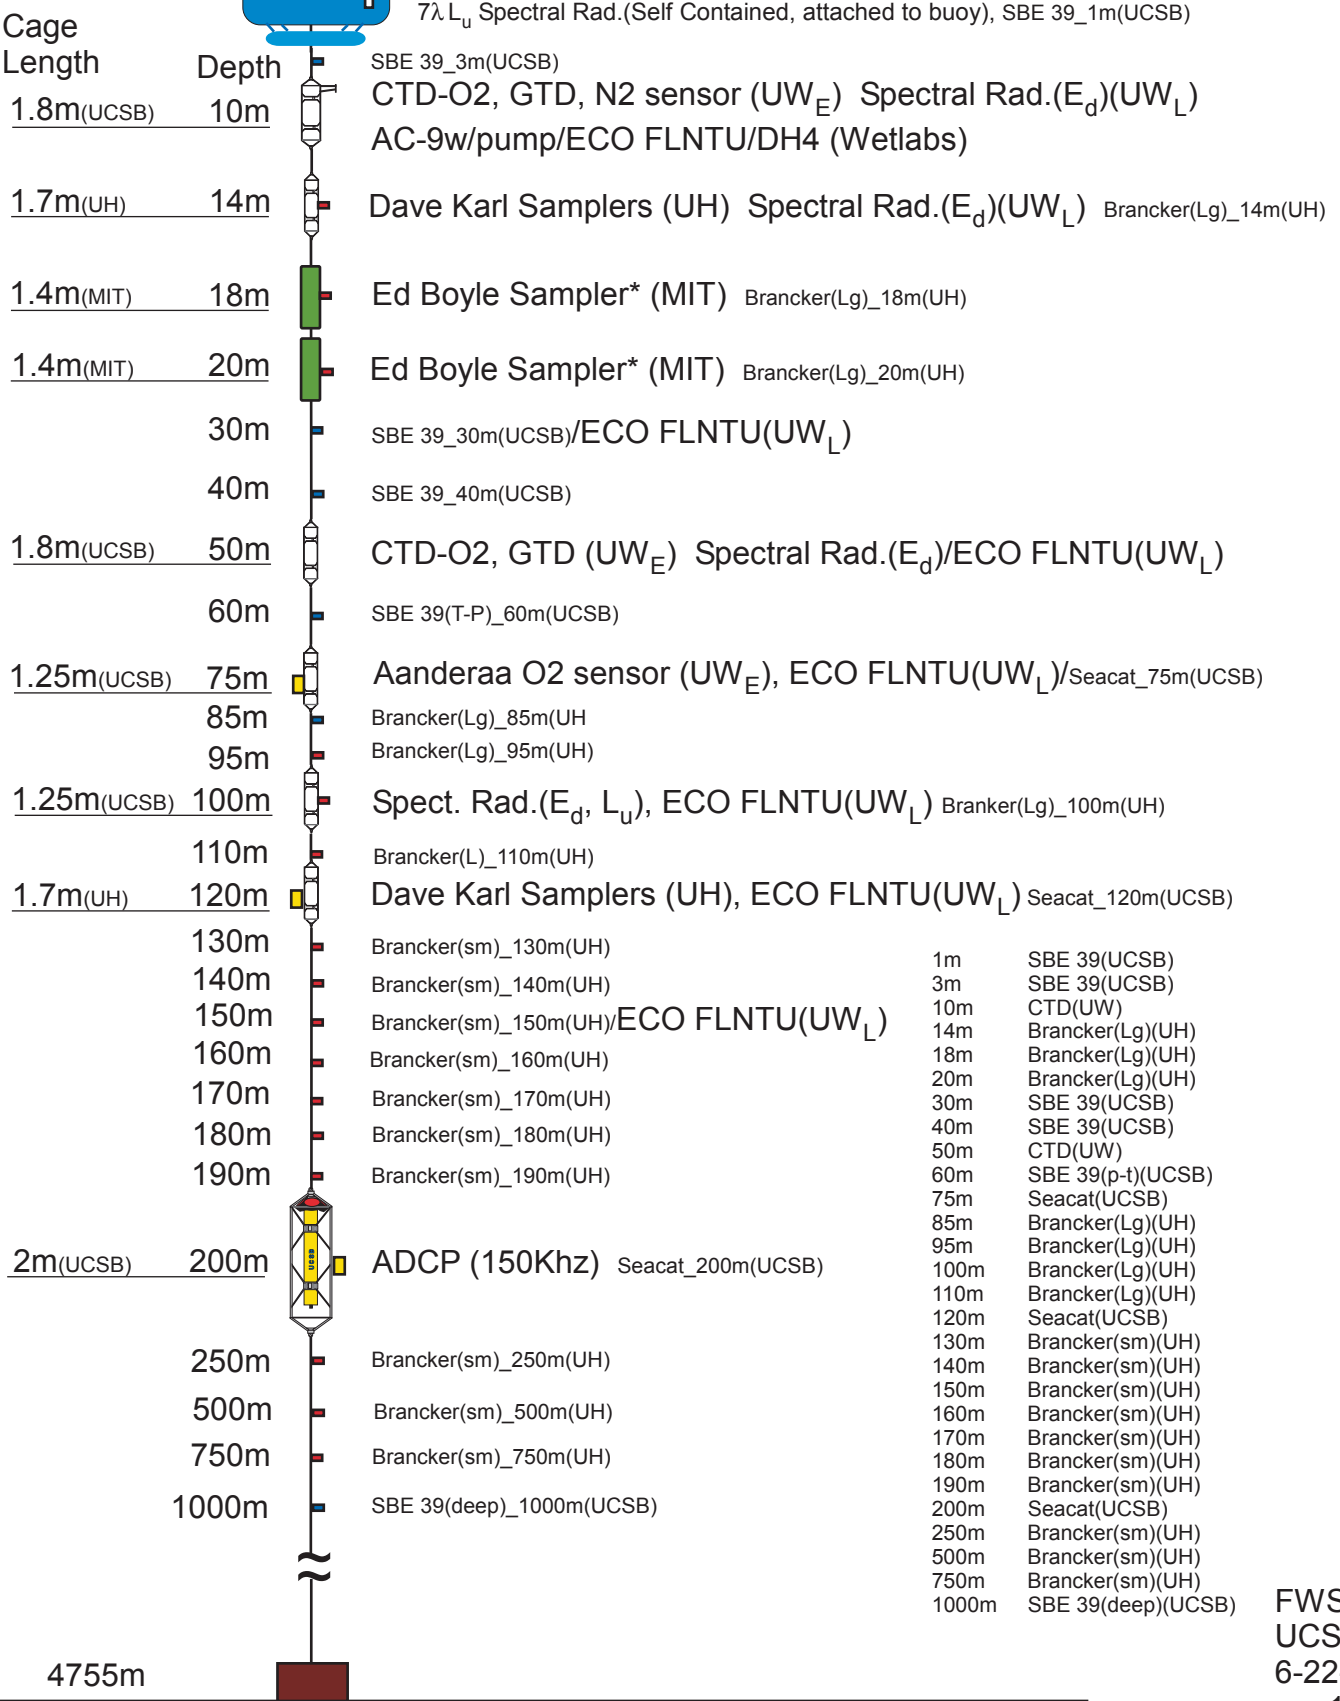

MOSEAN Mooring Deployment #1 Aug 11-Nov 24, 2004

- 1m SBE 39(UCSB)
- 3m SBE 39(UCSB)
- 10m CTD(UW)
- 14m Brancker(Lg)(UH)
- 18m Brancker(Lg)(UH)
- 20m Brancker(Lg)(UH)
- 30m SBE 39(UCSB)
- 40m SBE 39(UCSB)
- 50m CTD(UW)
- 60m SBE 39(p-t)(UCSB)
- 75m Seacat(UCSB)
- 85m Brancker(Lg)(UH)
- 95m Brancker(Lg)(UH)
- 100m Brancker(Lg)(UH)
- 110m Brancker(Lg)(UH)
- 120m Seacat(UCSB)
- 130m Brancker(sm)(UH)
- 140m Brancker(sm)(UH)
- 150m Brancker(sm)(UH)
- 160m Brancker(sm)(UH)
- 170m Brancker(sm)(UH)
- 180m Brancker(sm)(UH)
- 190m Brancker(sm)(UH)
- 200m Seacat(UCSB)
- 250m Brancker(sm)(UH)
- 500m Brancker(sm)(UH)
- 750m Brancker(sm)(UH)
- 1000m SBE 39(deep)(UCSB)