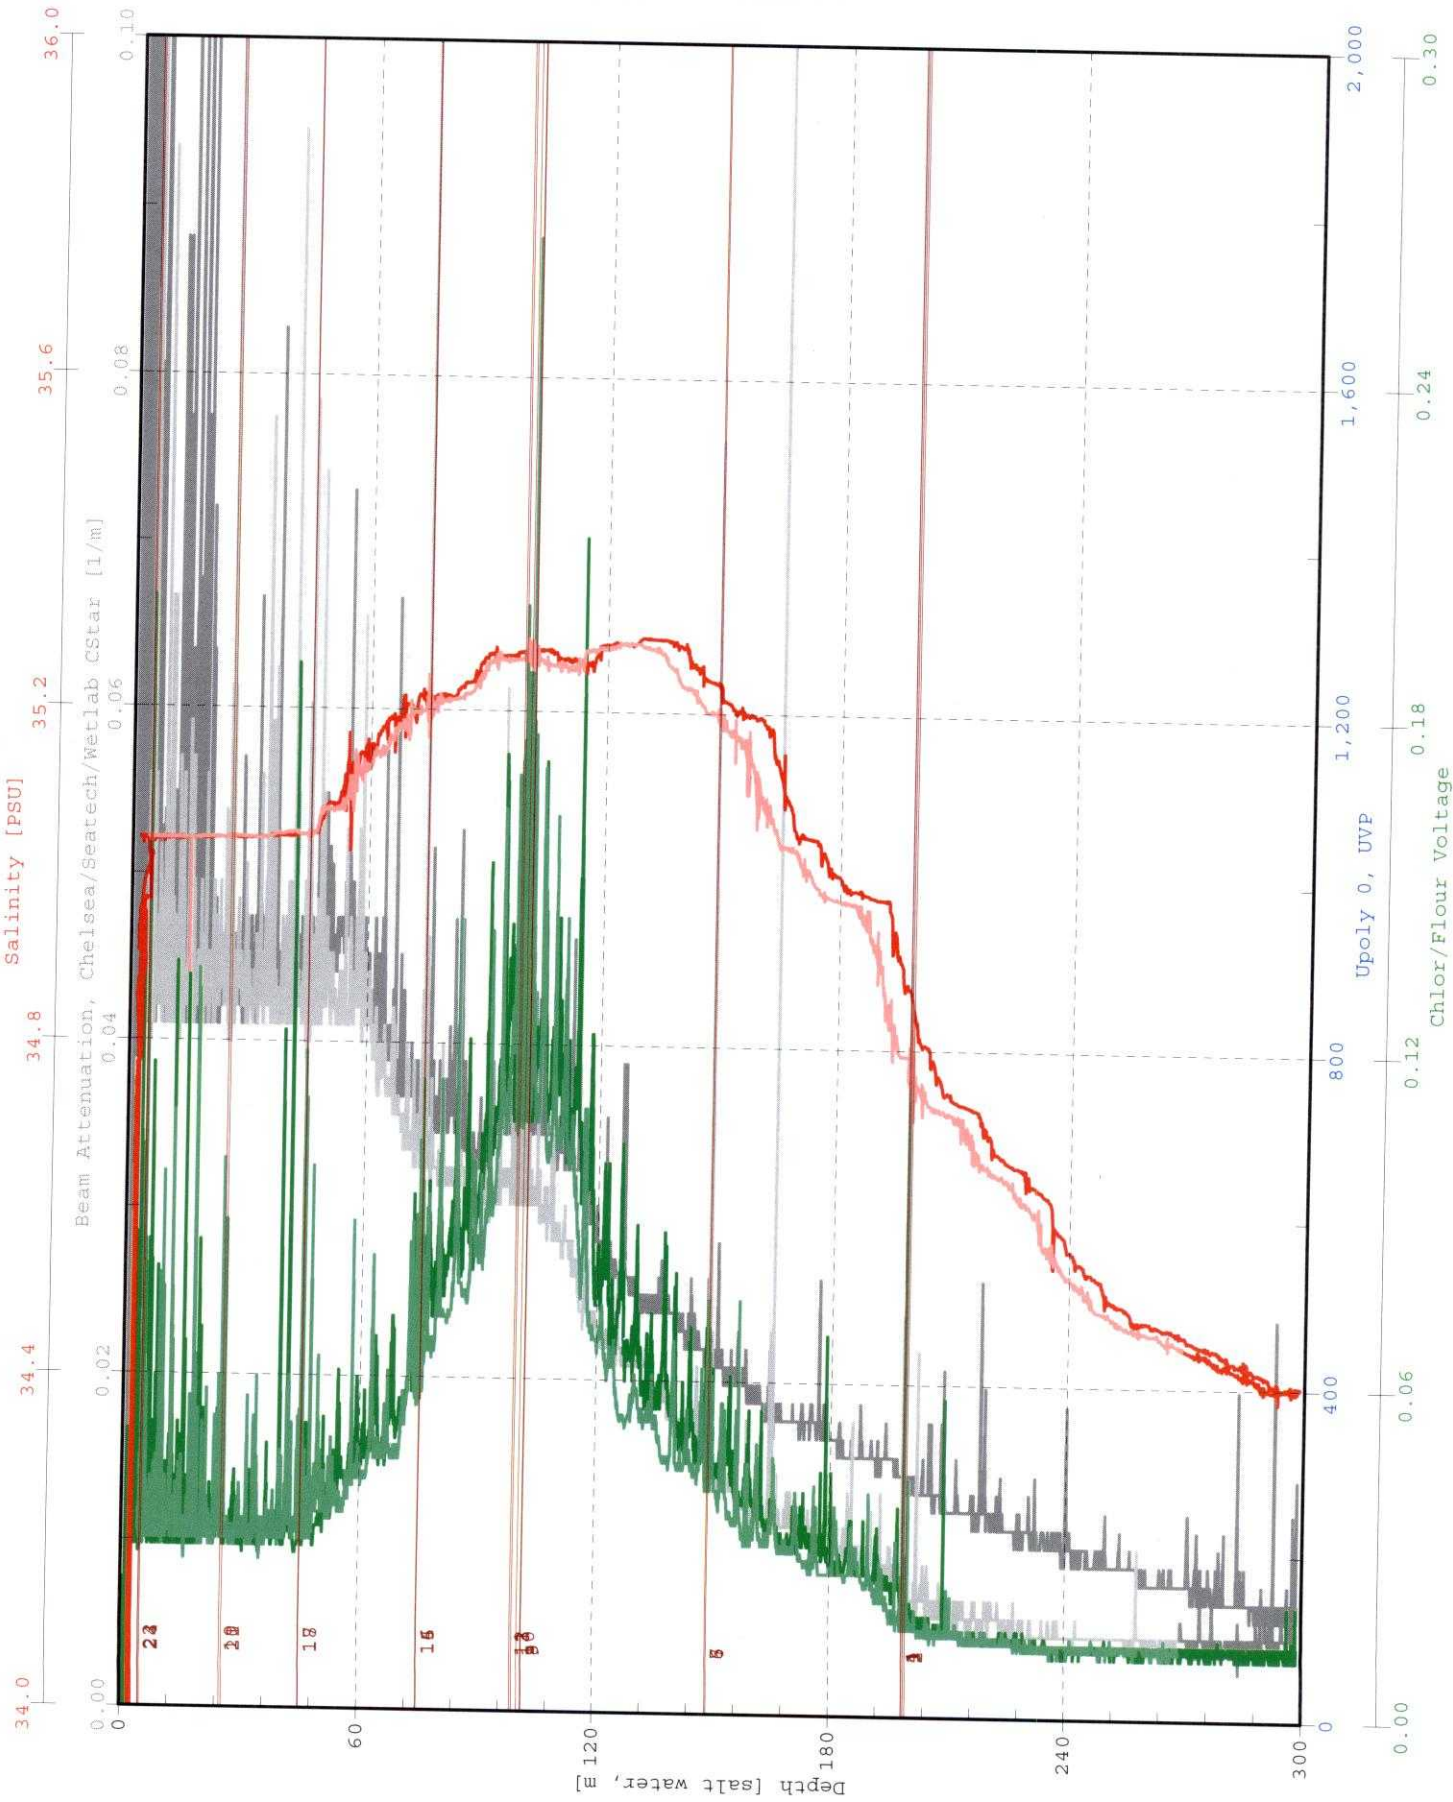

KM0814_disp_S52_C1

KM0814_dis_--_S52_c1

KM0814_disp_S52_C1

Bottle Firing Sequence

| |
|----|
| 1 |
| 2 |
| 3 |
| 4 |
| 5 |
| 6 |
| 7 |
| 8 |
| 9 |
| 10 |
| 11 |
| 12 |
| 13 |
| 14 |
| 15 |
| 16 |
| 17 |
| 18 |
| 19 |
| 20 |
| 21 |
| 22 |
| 23 |
| 24 |