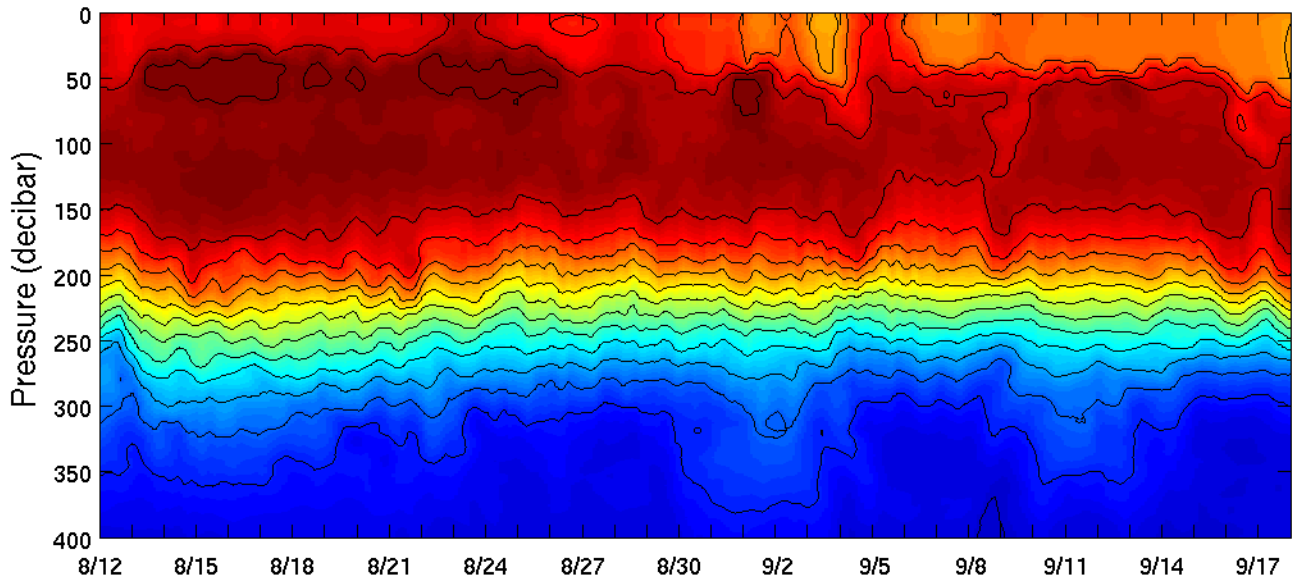

# HOE-DYLAN SeaGlider Salinity

PSS-78