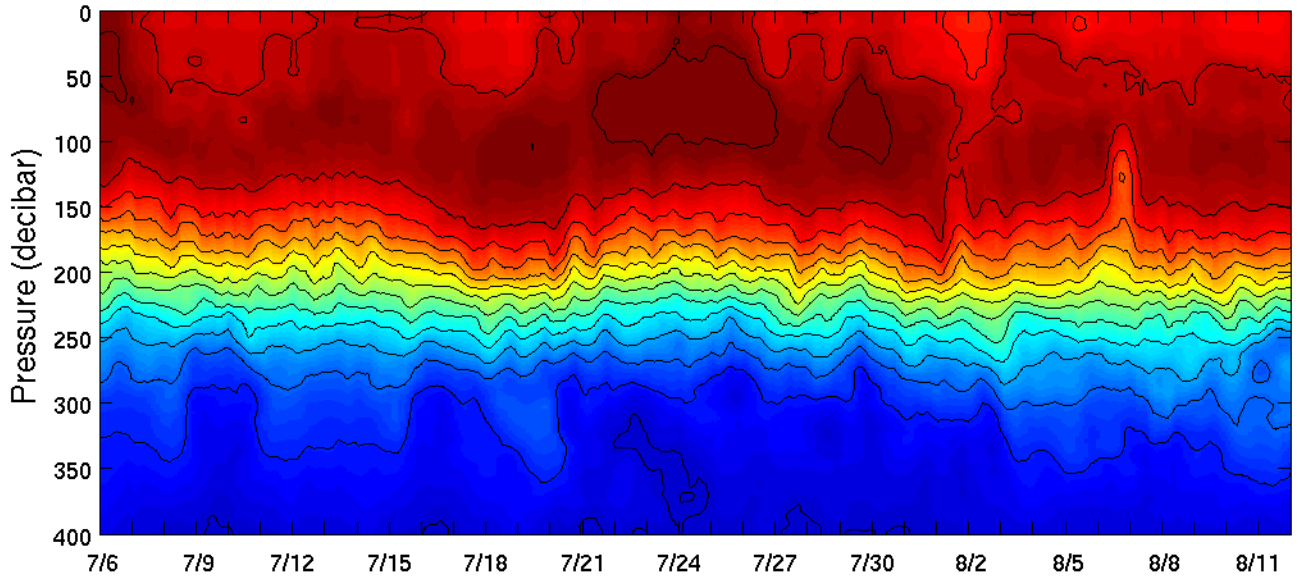

# HOE-DYLAN SeaGlider Salinity

PSS-78