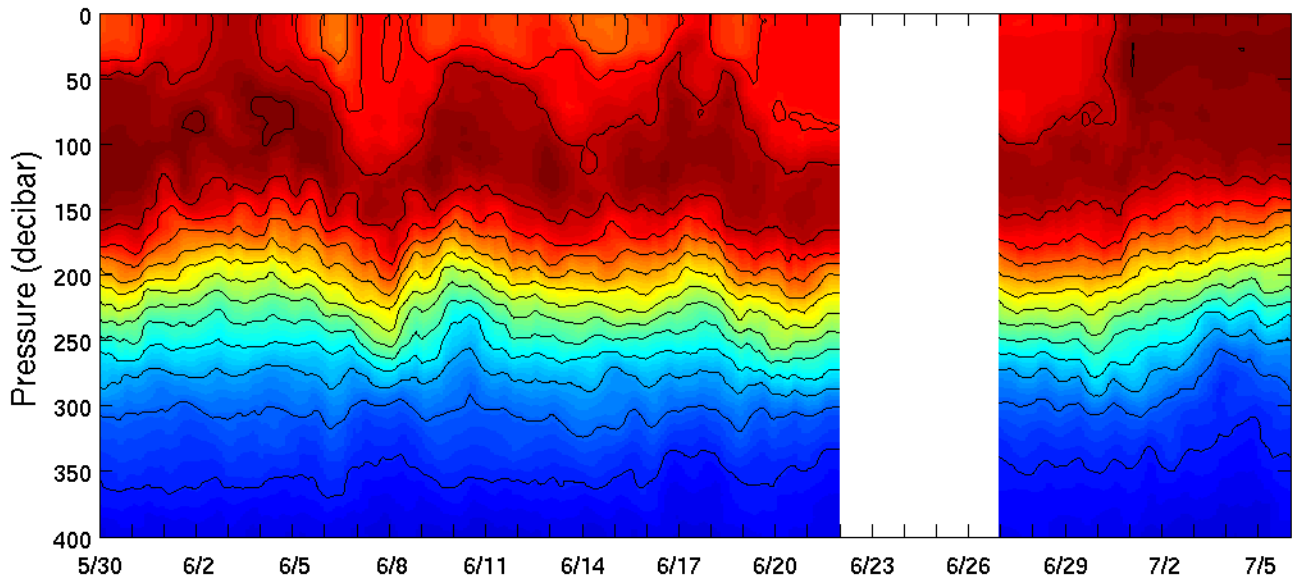

# HOE-DYLAN SeaGlider Salinity

PSS-78