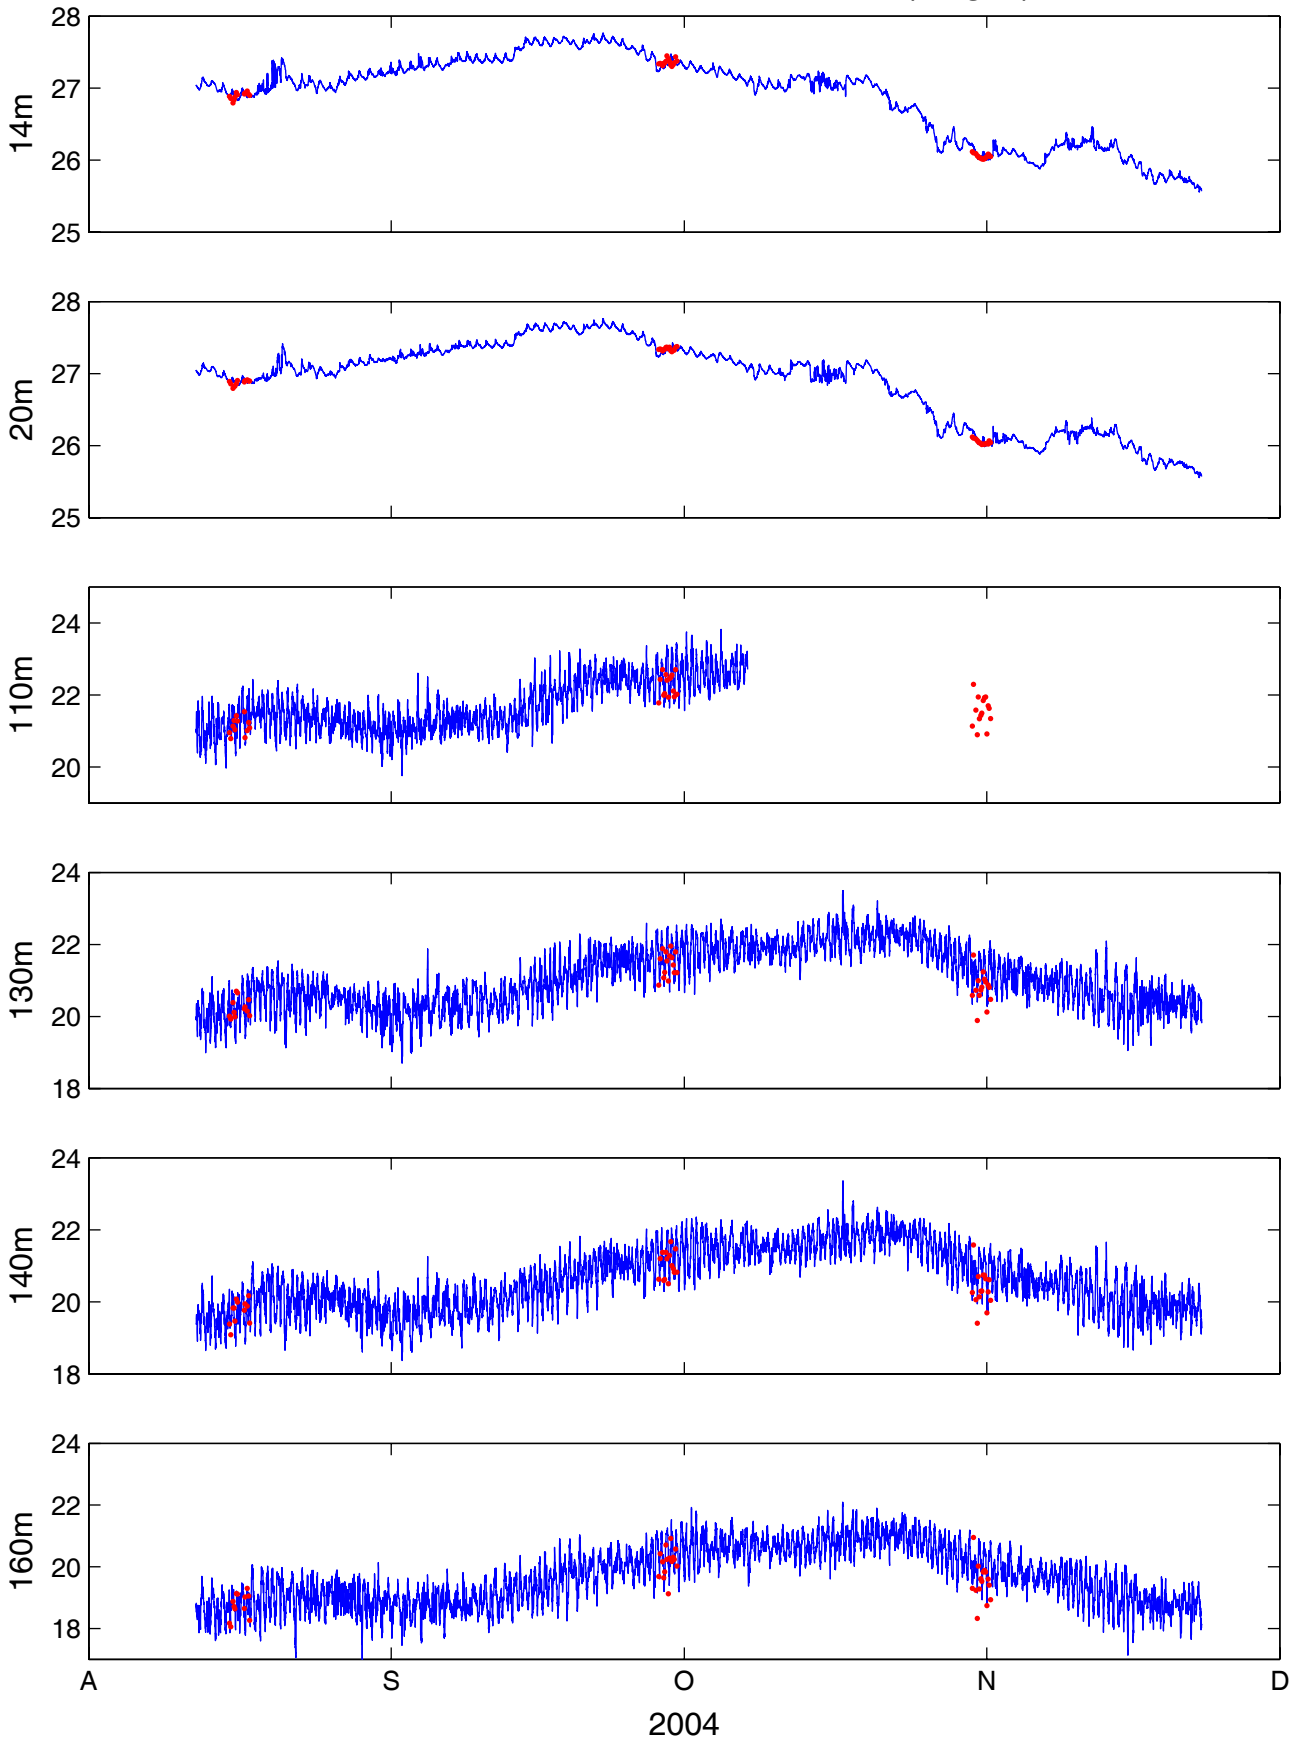

HALE ALOHA-9 Thermister Data (Deg C)

HALE ALOHA-9 Thermister Data (Deg C)