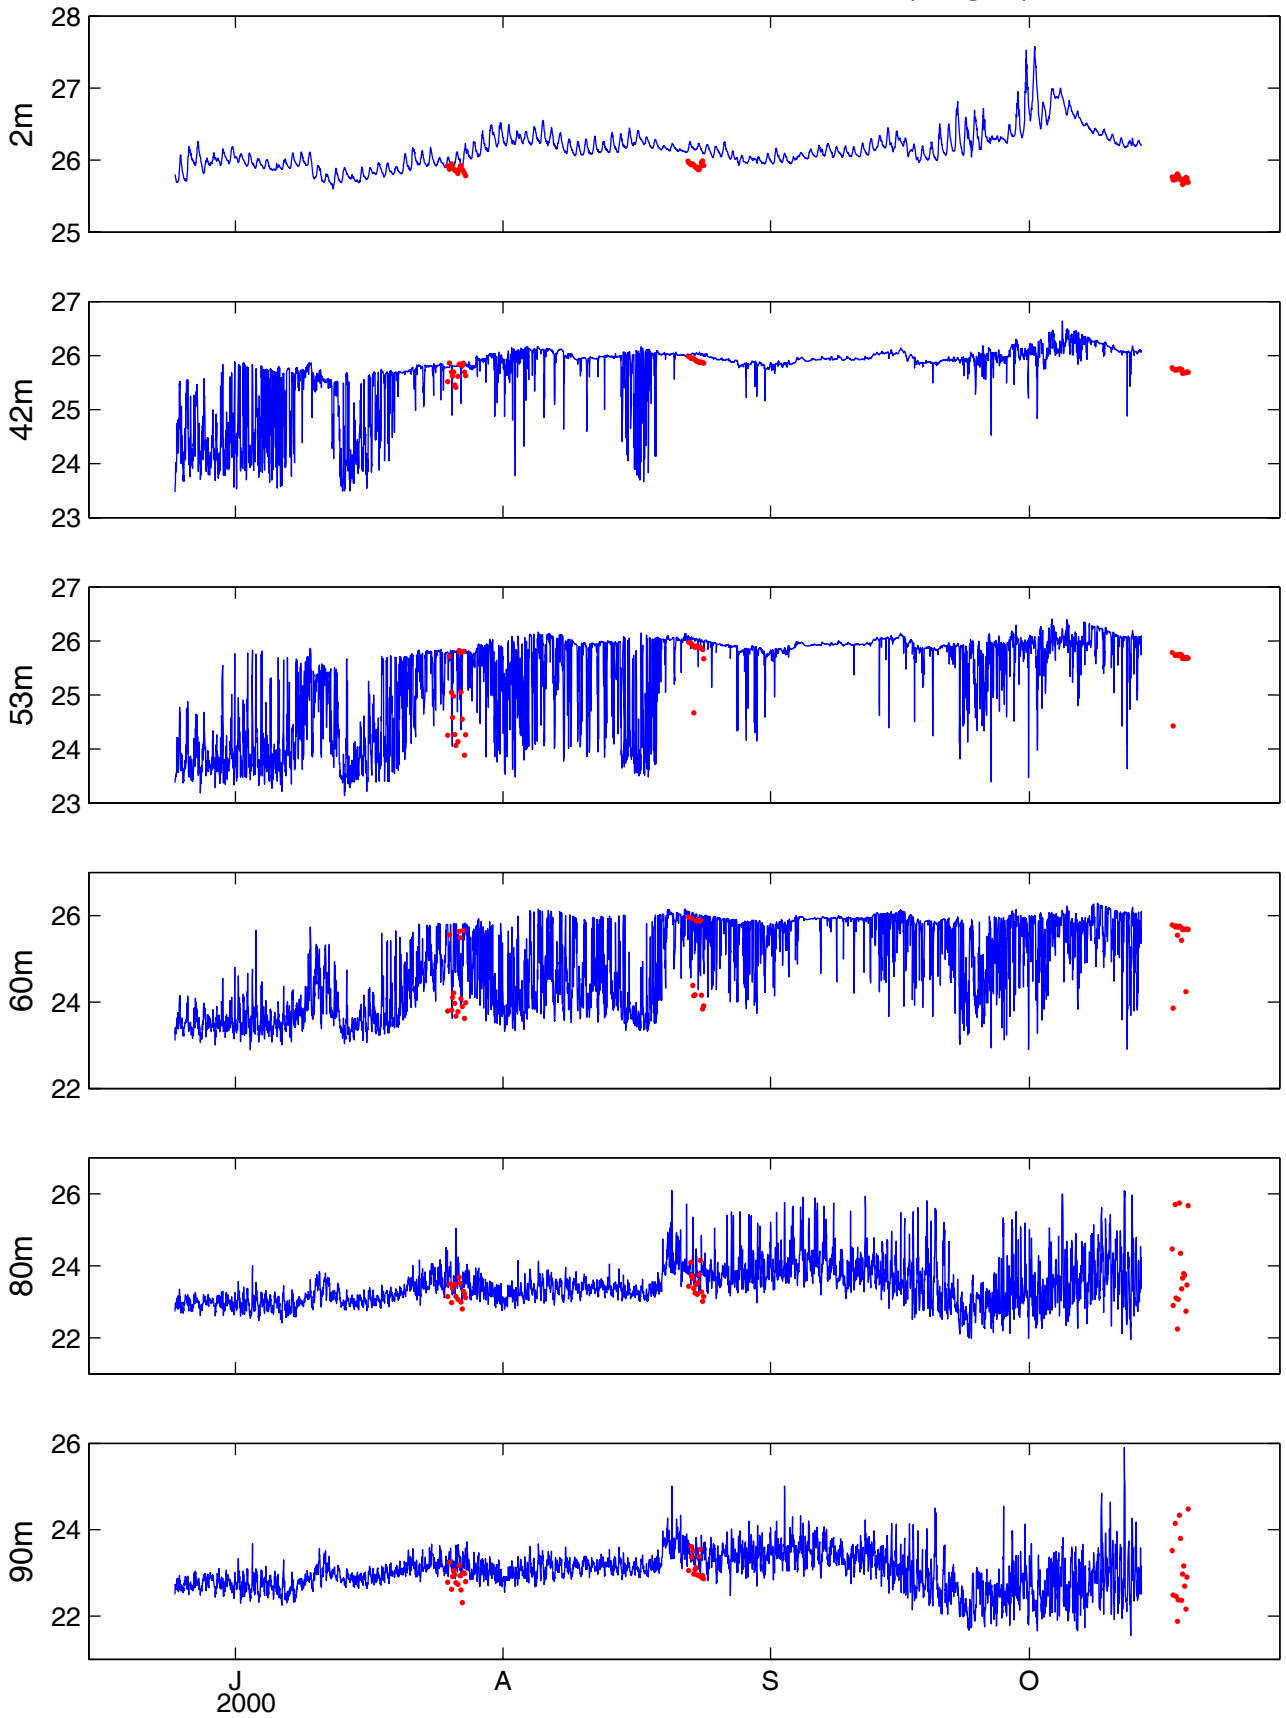

HALE ALOHA-8 Thermister Data (Deg C)

HALE ALOHA-8 Thermister Data (Deg C)