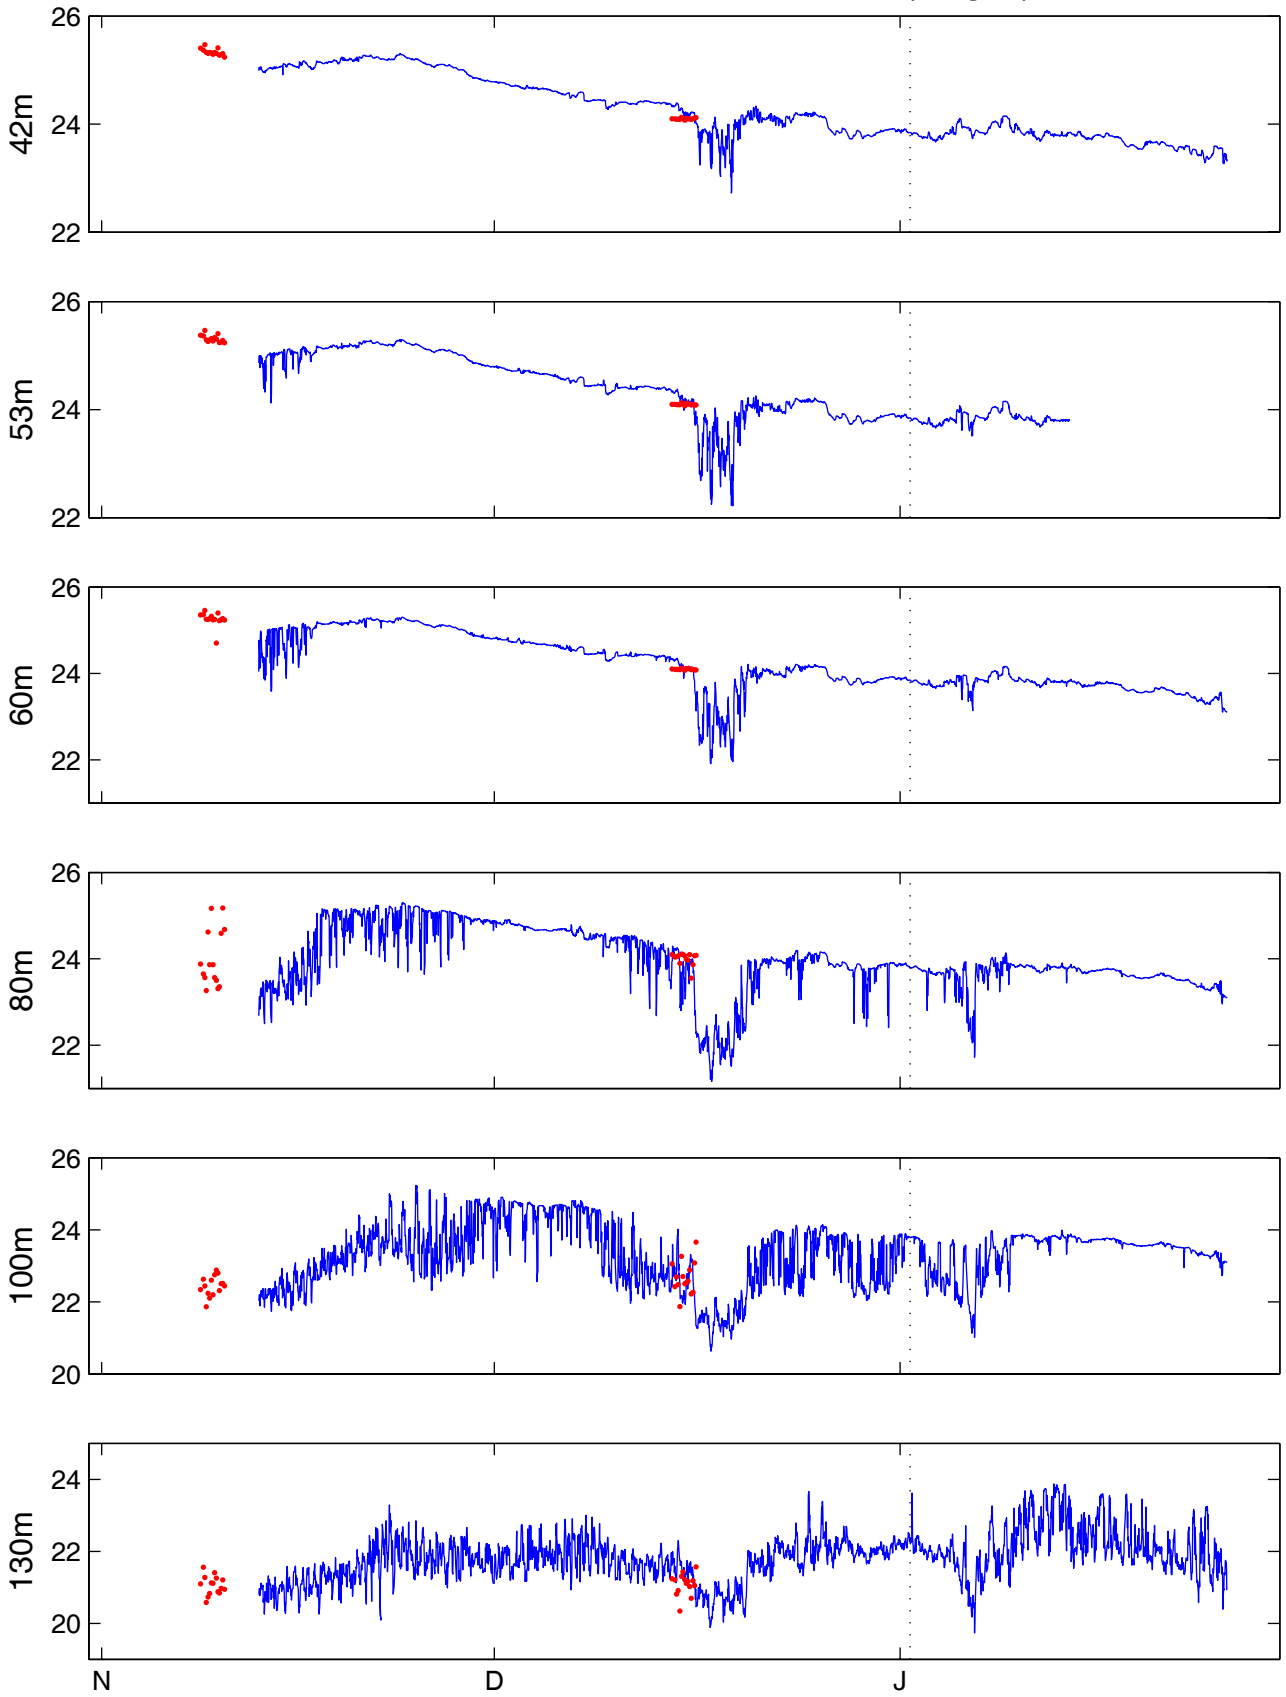

HALE ALOHA-7 Thermister Data (Deg C)

HALE ALOHA-7 Thermister Data (Deg C)