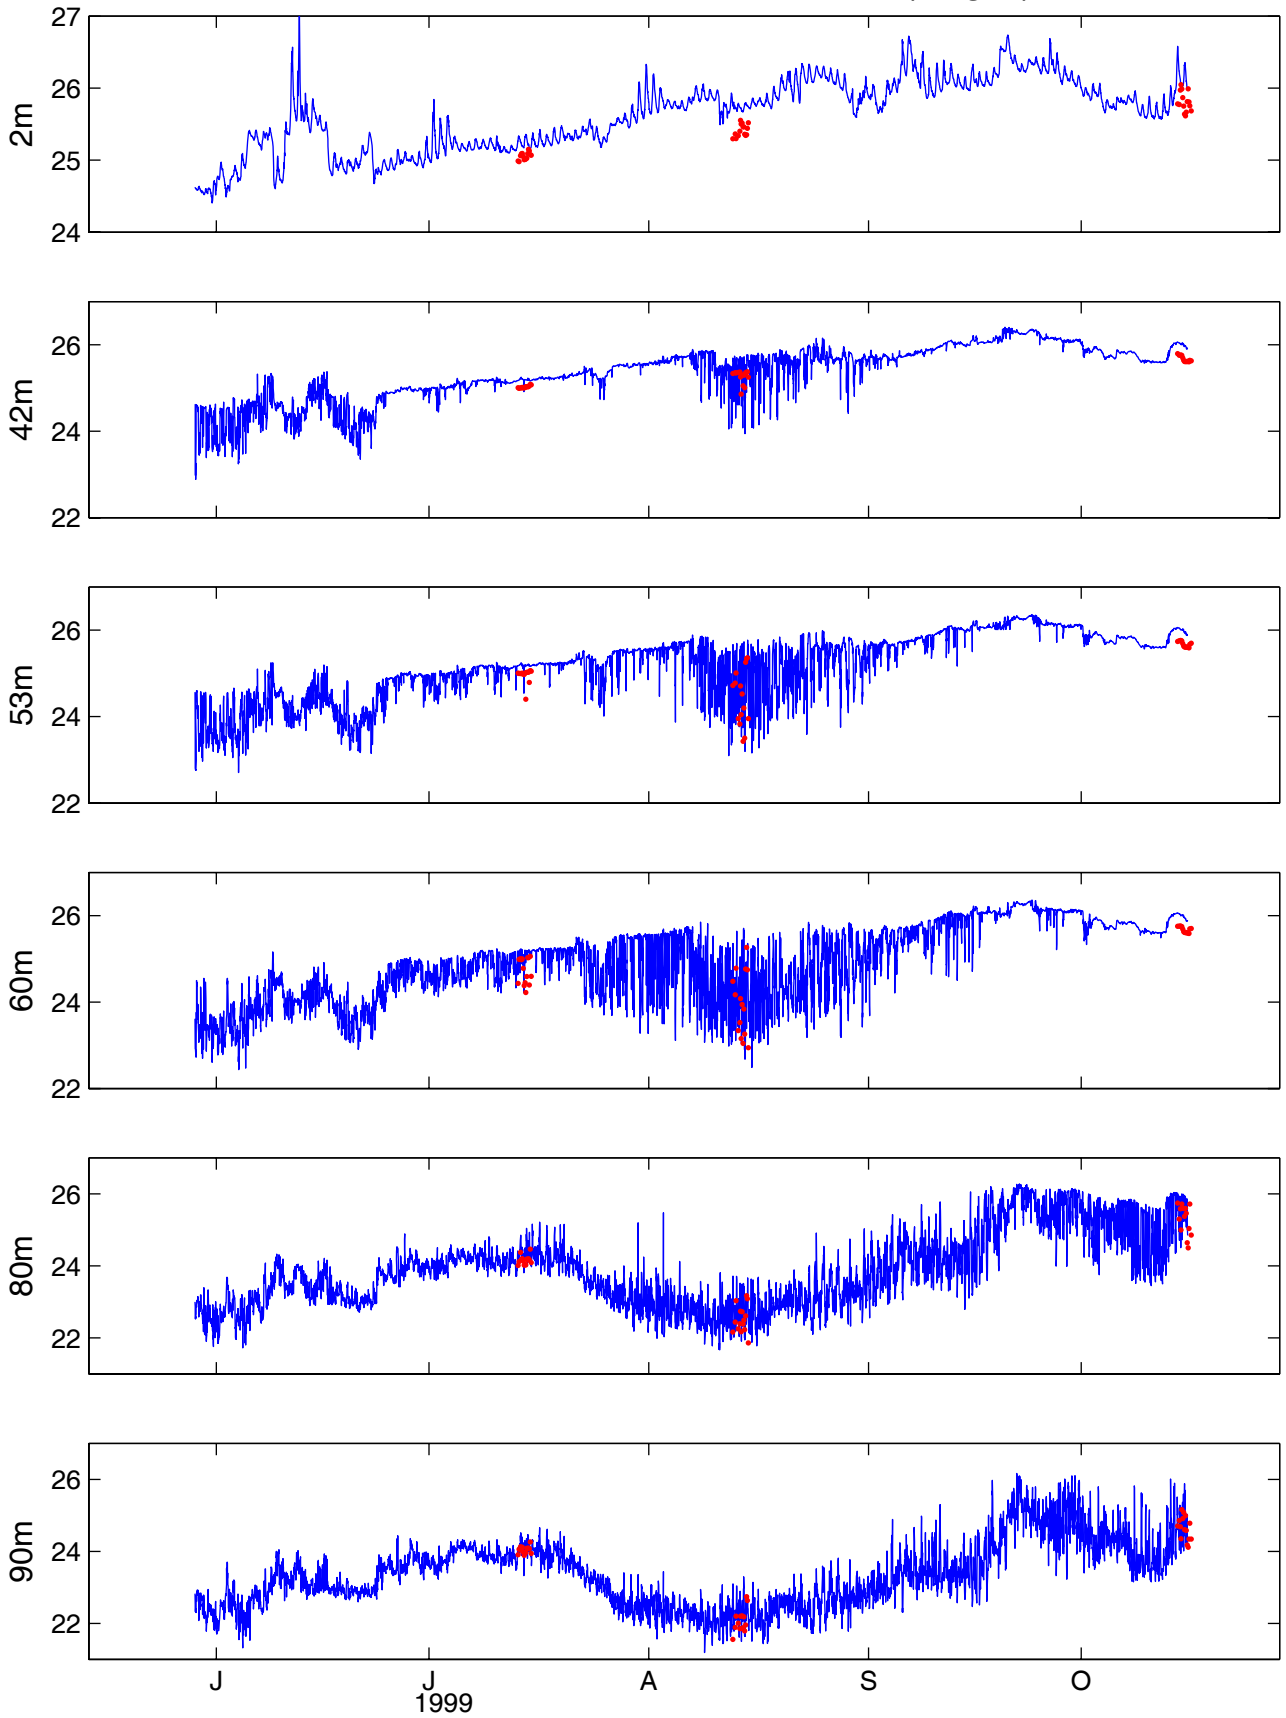

HALE ALOHA-6 Thermister Data (Deg C)

HALE ALOHA-6 Thermister Data (Deg C)