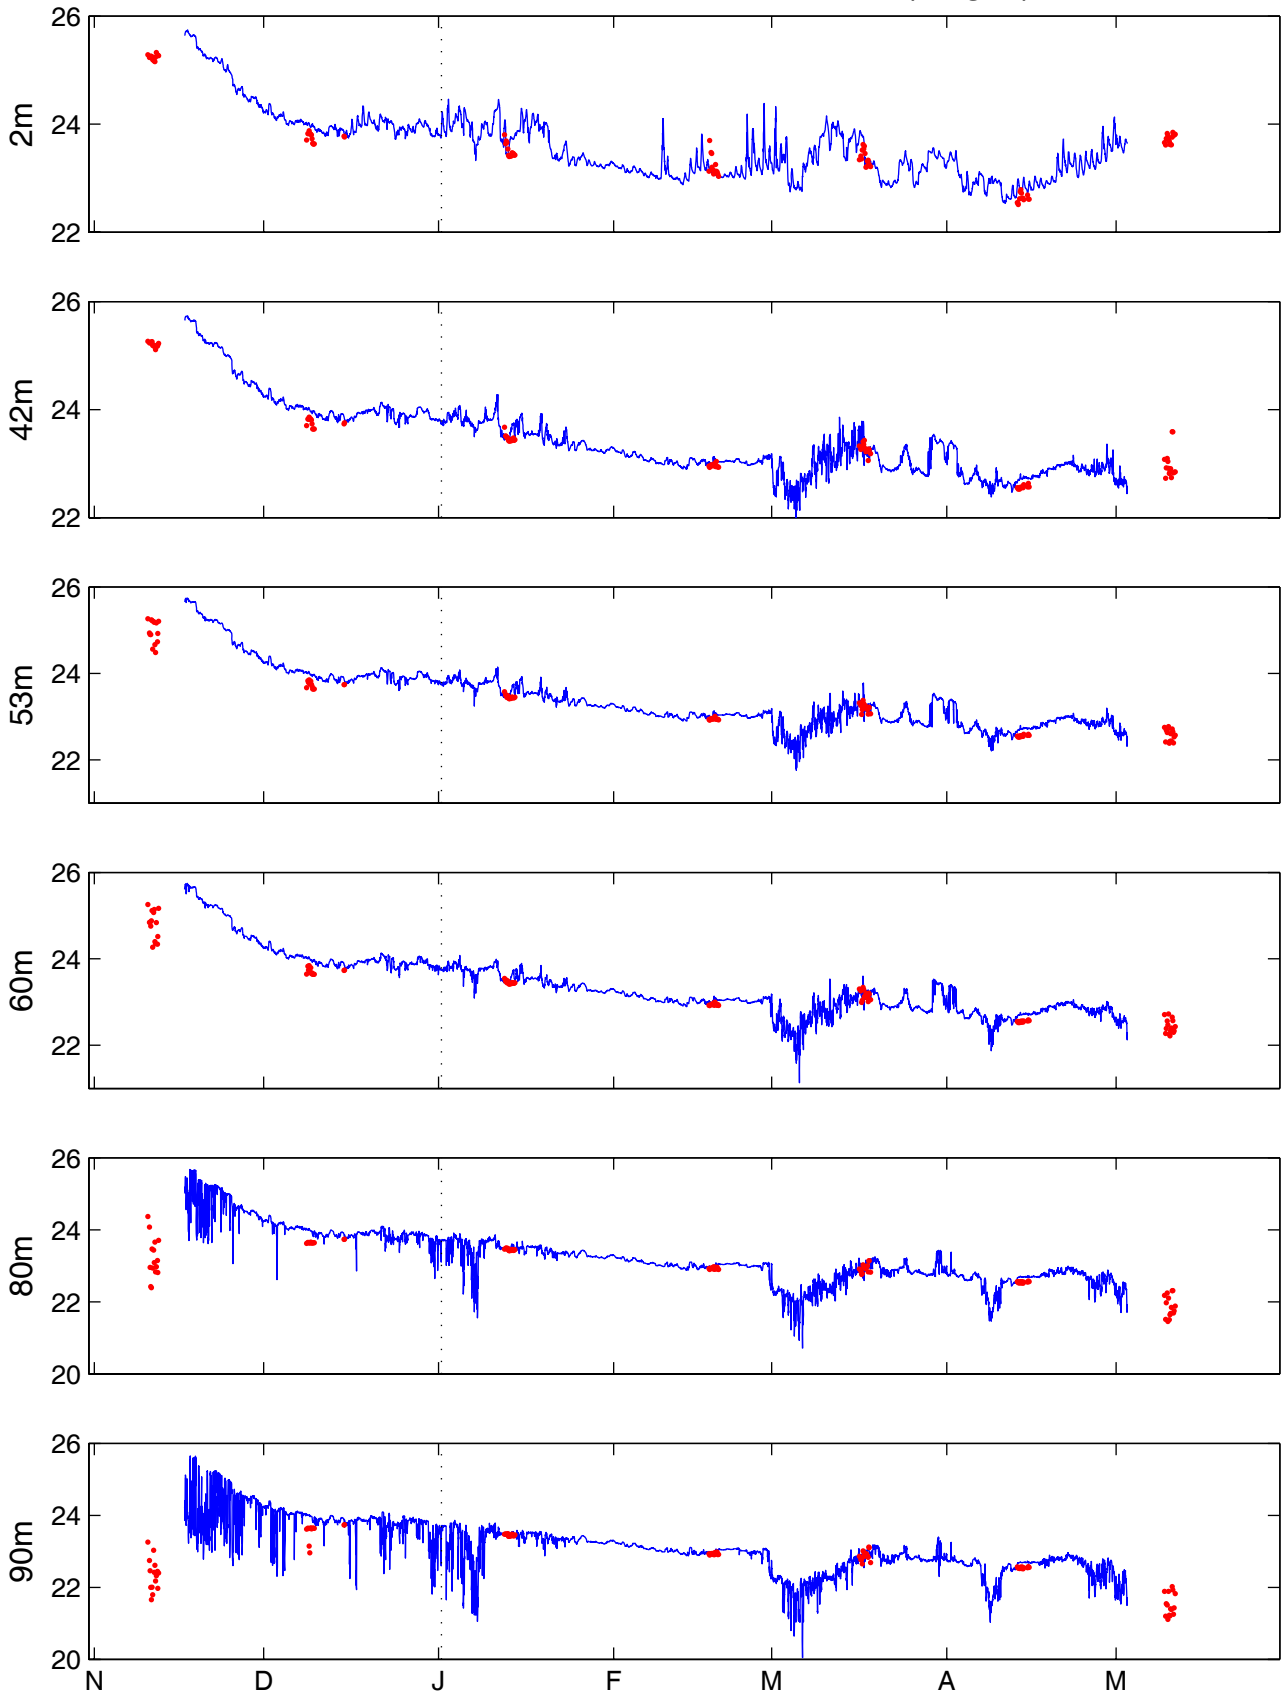

HALE ALOHA-5 Thermister Data (Deg C)

HALE ALOHA-5 Thermister Data (Deg C)