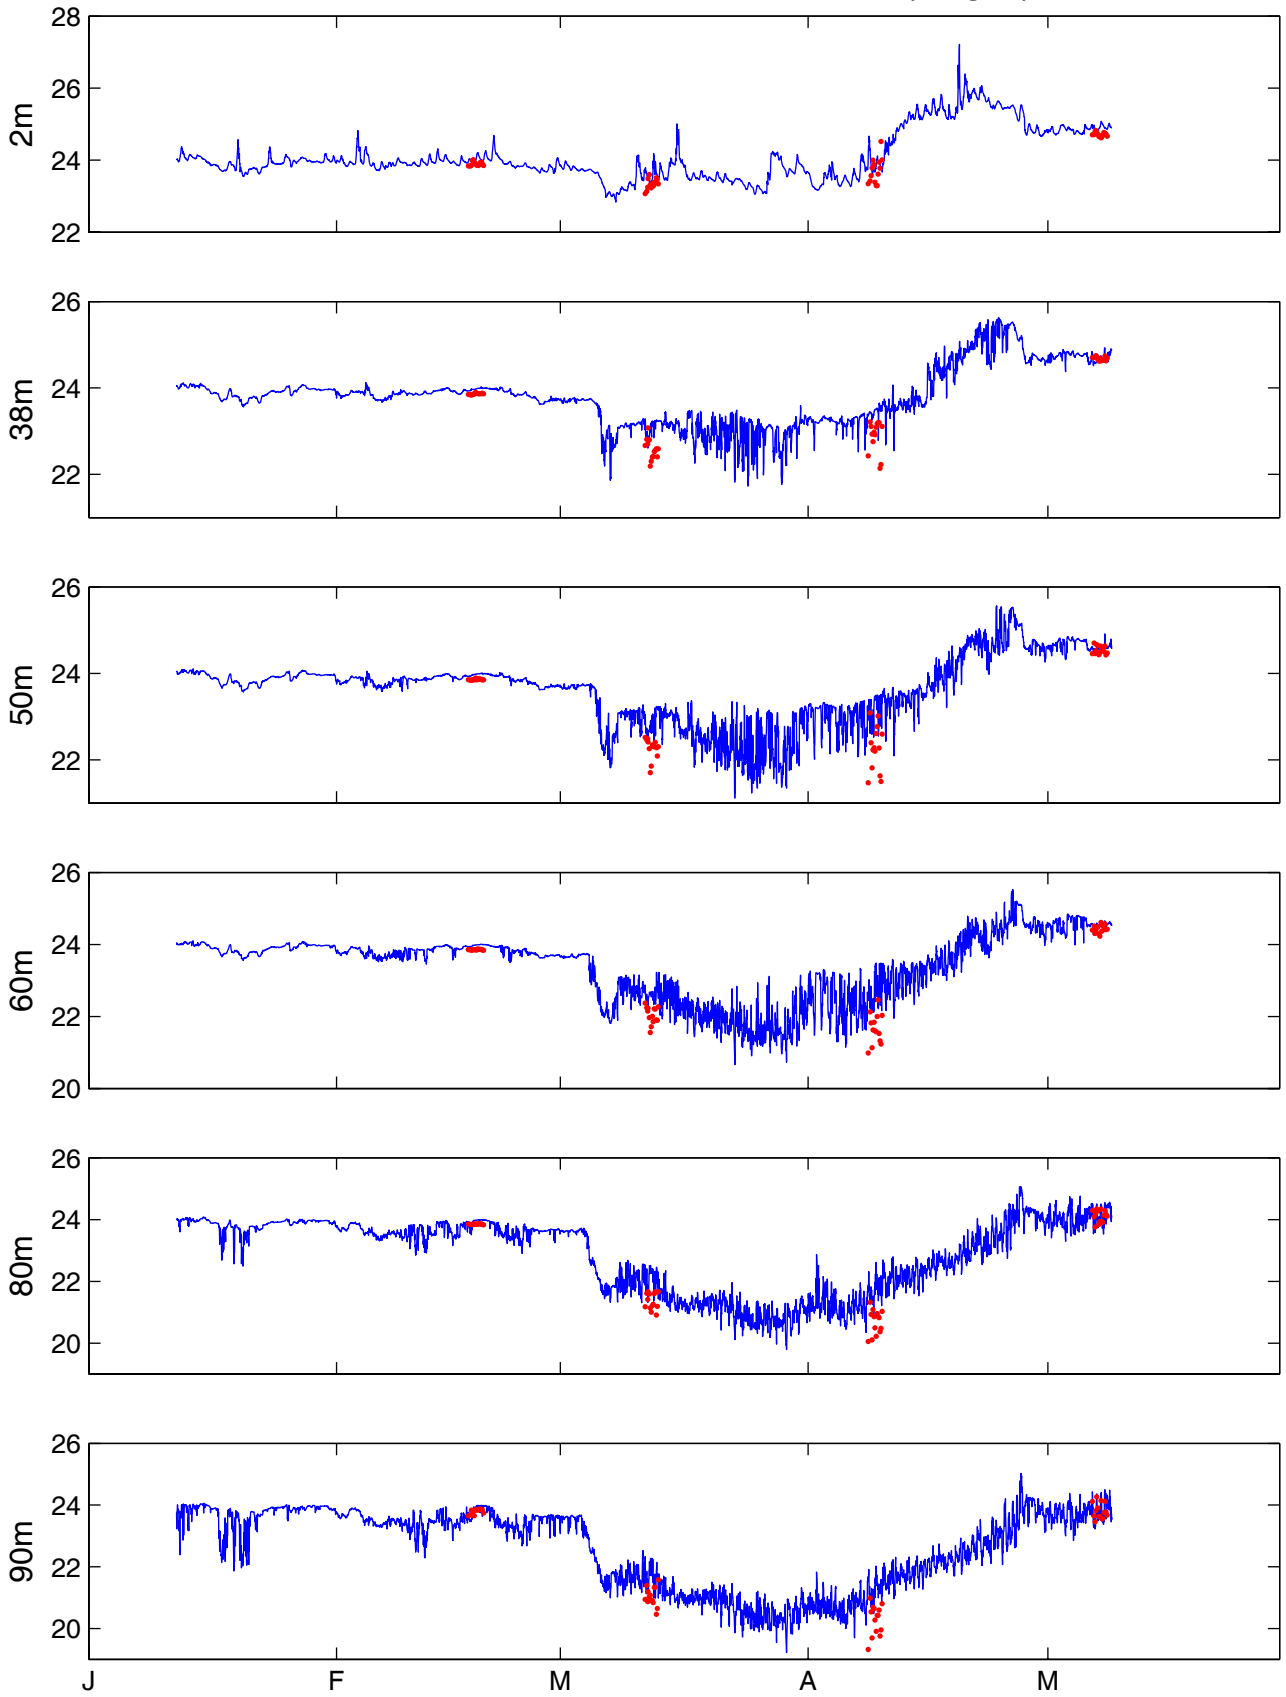

# HALE ALOHA-1 Thermister Data (Deg C)