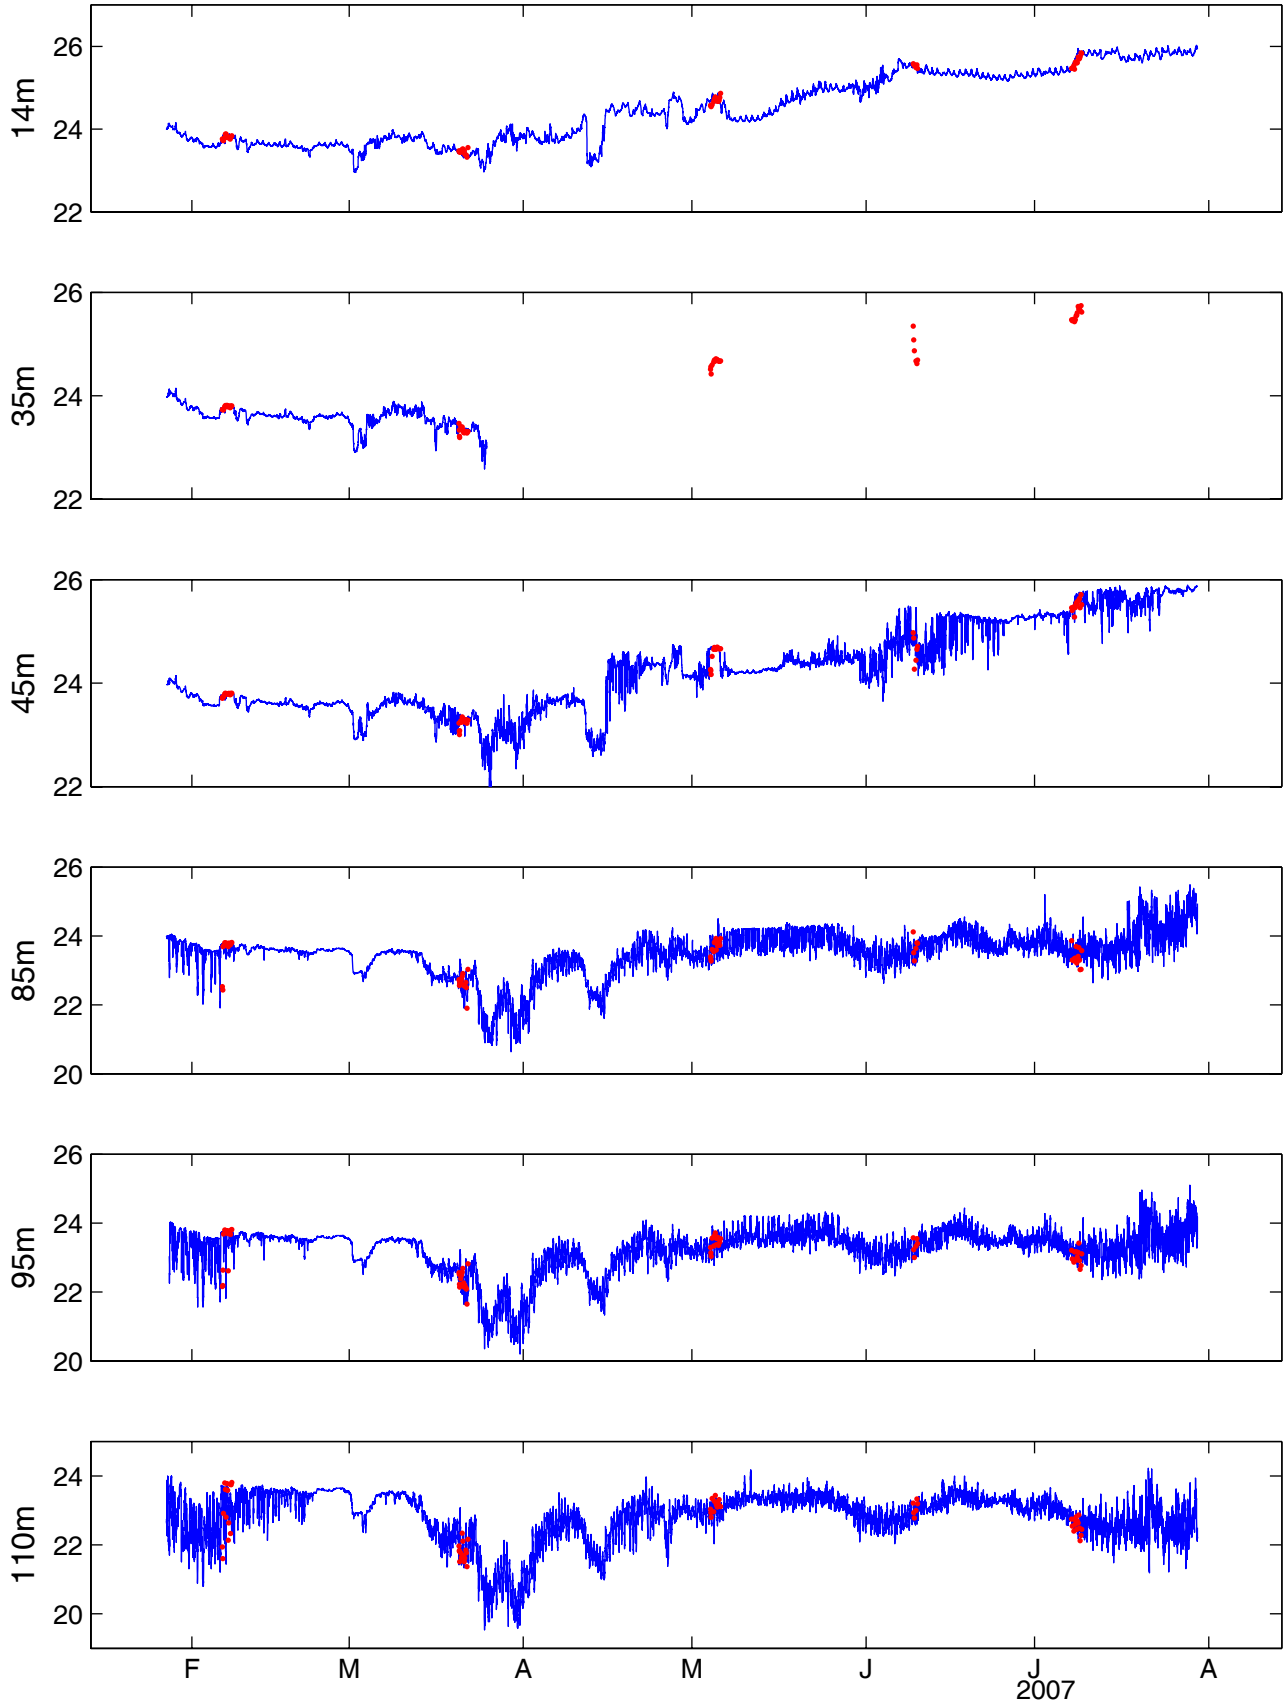

HALE ALOHA-14 Thermister Data (Deg C)

HALE ALOHA-14 Thermister Data (Deg C)