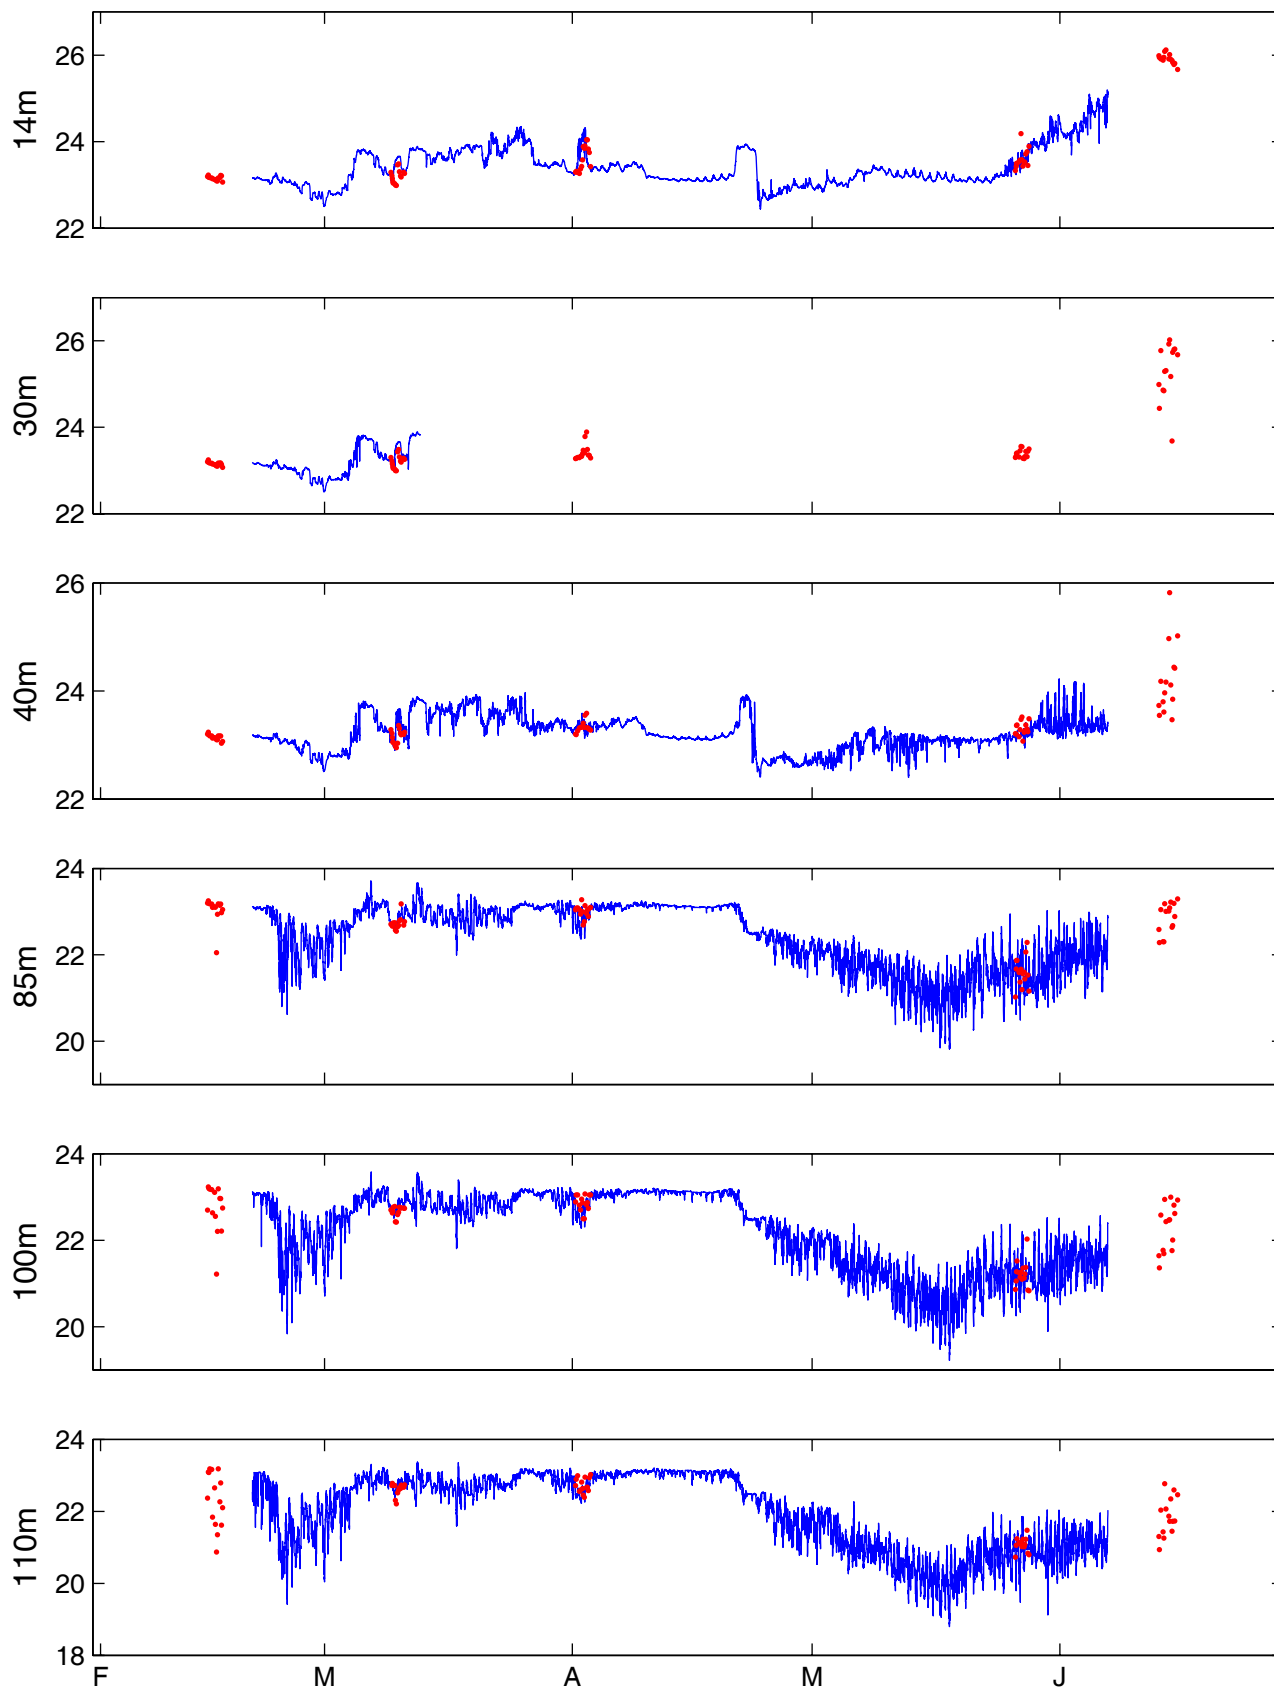

HALE ALOHA-12 Thermister Data (Deg C)

HALE ALOHA-12 Thermister Data (Deg C)