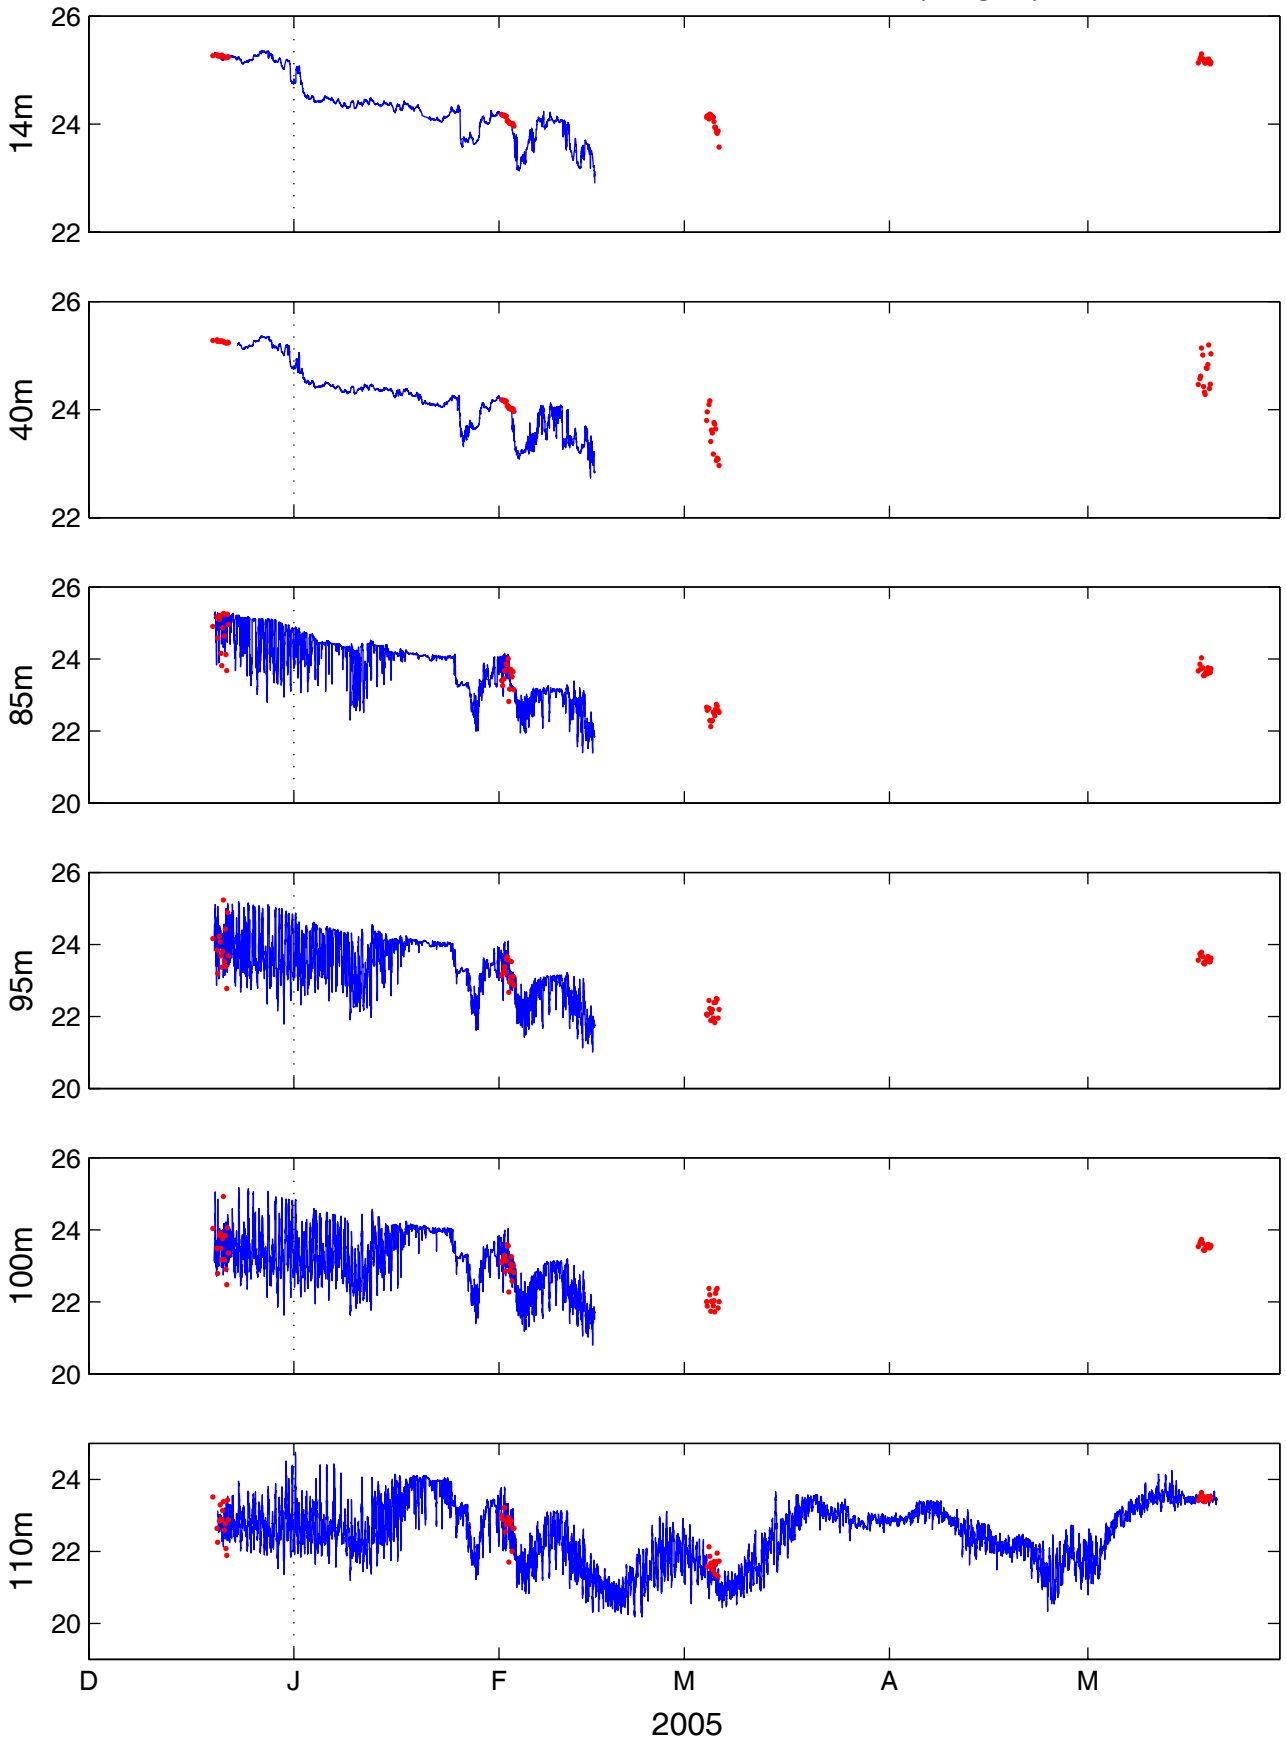

# HALE ALOHA-10 Thermister Data (Deg C)