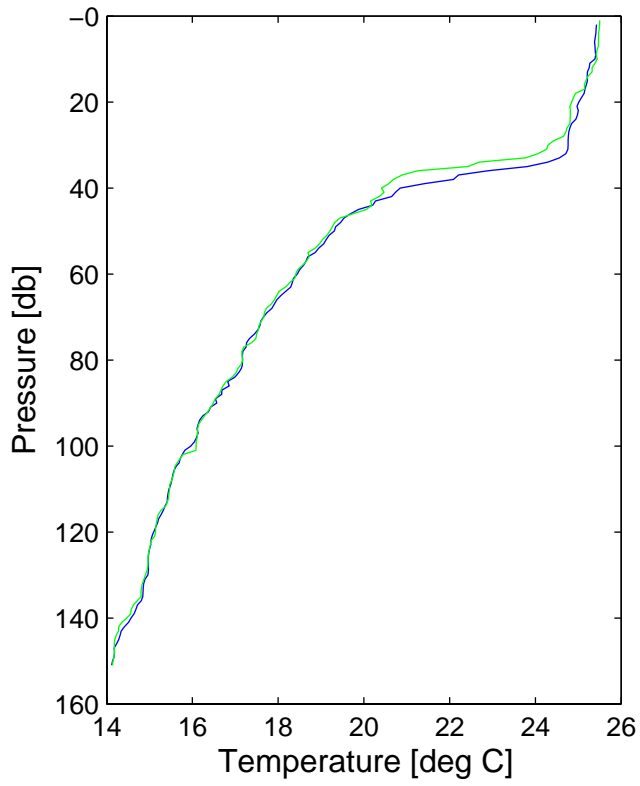

CMORE-SUPER-HI-CAT-1, s1c1 (dn - BLUE, up - GREEN)

CMORE-SUPER-HI-CAT-1, s2c1 (dn - BLUE, up - GREEN)

CMORE-SUPER-HI-CAT-1, s3c1 (dn - BLUE, up - GREEN)

CMORE-SUPER-HI-CAT-1, s4c1 (dn - BLUE, up - GREEN)

CMORE-SUPER-HI-CAT-1, s5c1 (dn - BLUE, up - GREEN)

CMORE-SUPER-HI-CAT-1, s6c1 (dn - BLUE, up - GREEN)

CMORE-SUPER-HI-CAT-1, s7c1 (dn - BLUE, up - GREEN)

CMORE-SUPER-HI-CAT-1, s8c1 (dn - BLUE, up - GREEN)