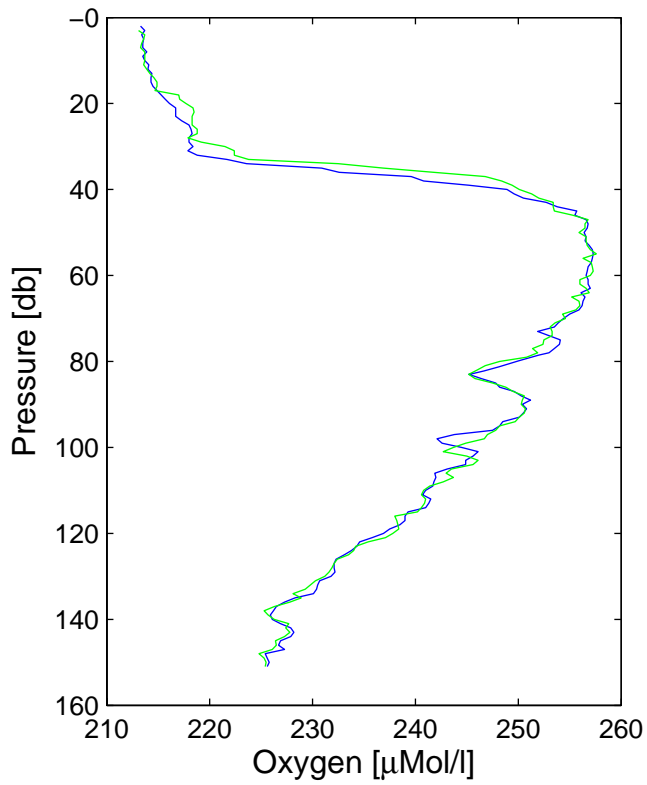

CMORE-SUPER-HI-CAT-1, s1c1 (dn - BLUE, up - GREEN)

CMORE-SUPER-HI-CAT-1, s2c1 (dn - BLUE, up - GREEN)

CMORE-SUPER-HI-CAT-1, s3c1 (dn - BLUE, up - GREEN)

CMORE-SUPER-HI-CAT-1, s4c1 (dn - BLUE, up - GREEN)

CMORE-SUPER-HI-CAT-1, s5c1 (dn - BLUE, up - GREEN)

CMORE-SUPER-HI-CAT-1, s6c1 (dn - BLUE, up - GREEN)

CMORE-SUPER-HI-CAT-1, s7c1 (dn - BLUE, up - GREEN)

CMORE-SUPER-HI-CAT-1, s8c1 (dn - BLUE, up - GREEN)